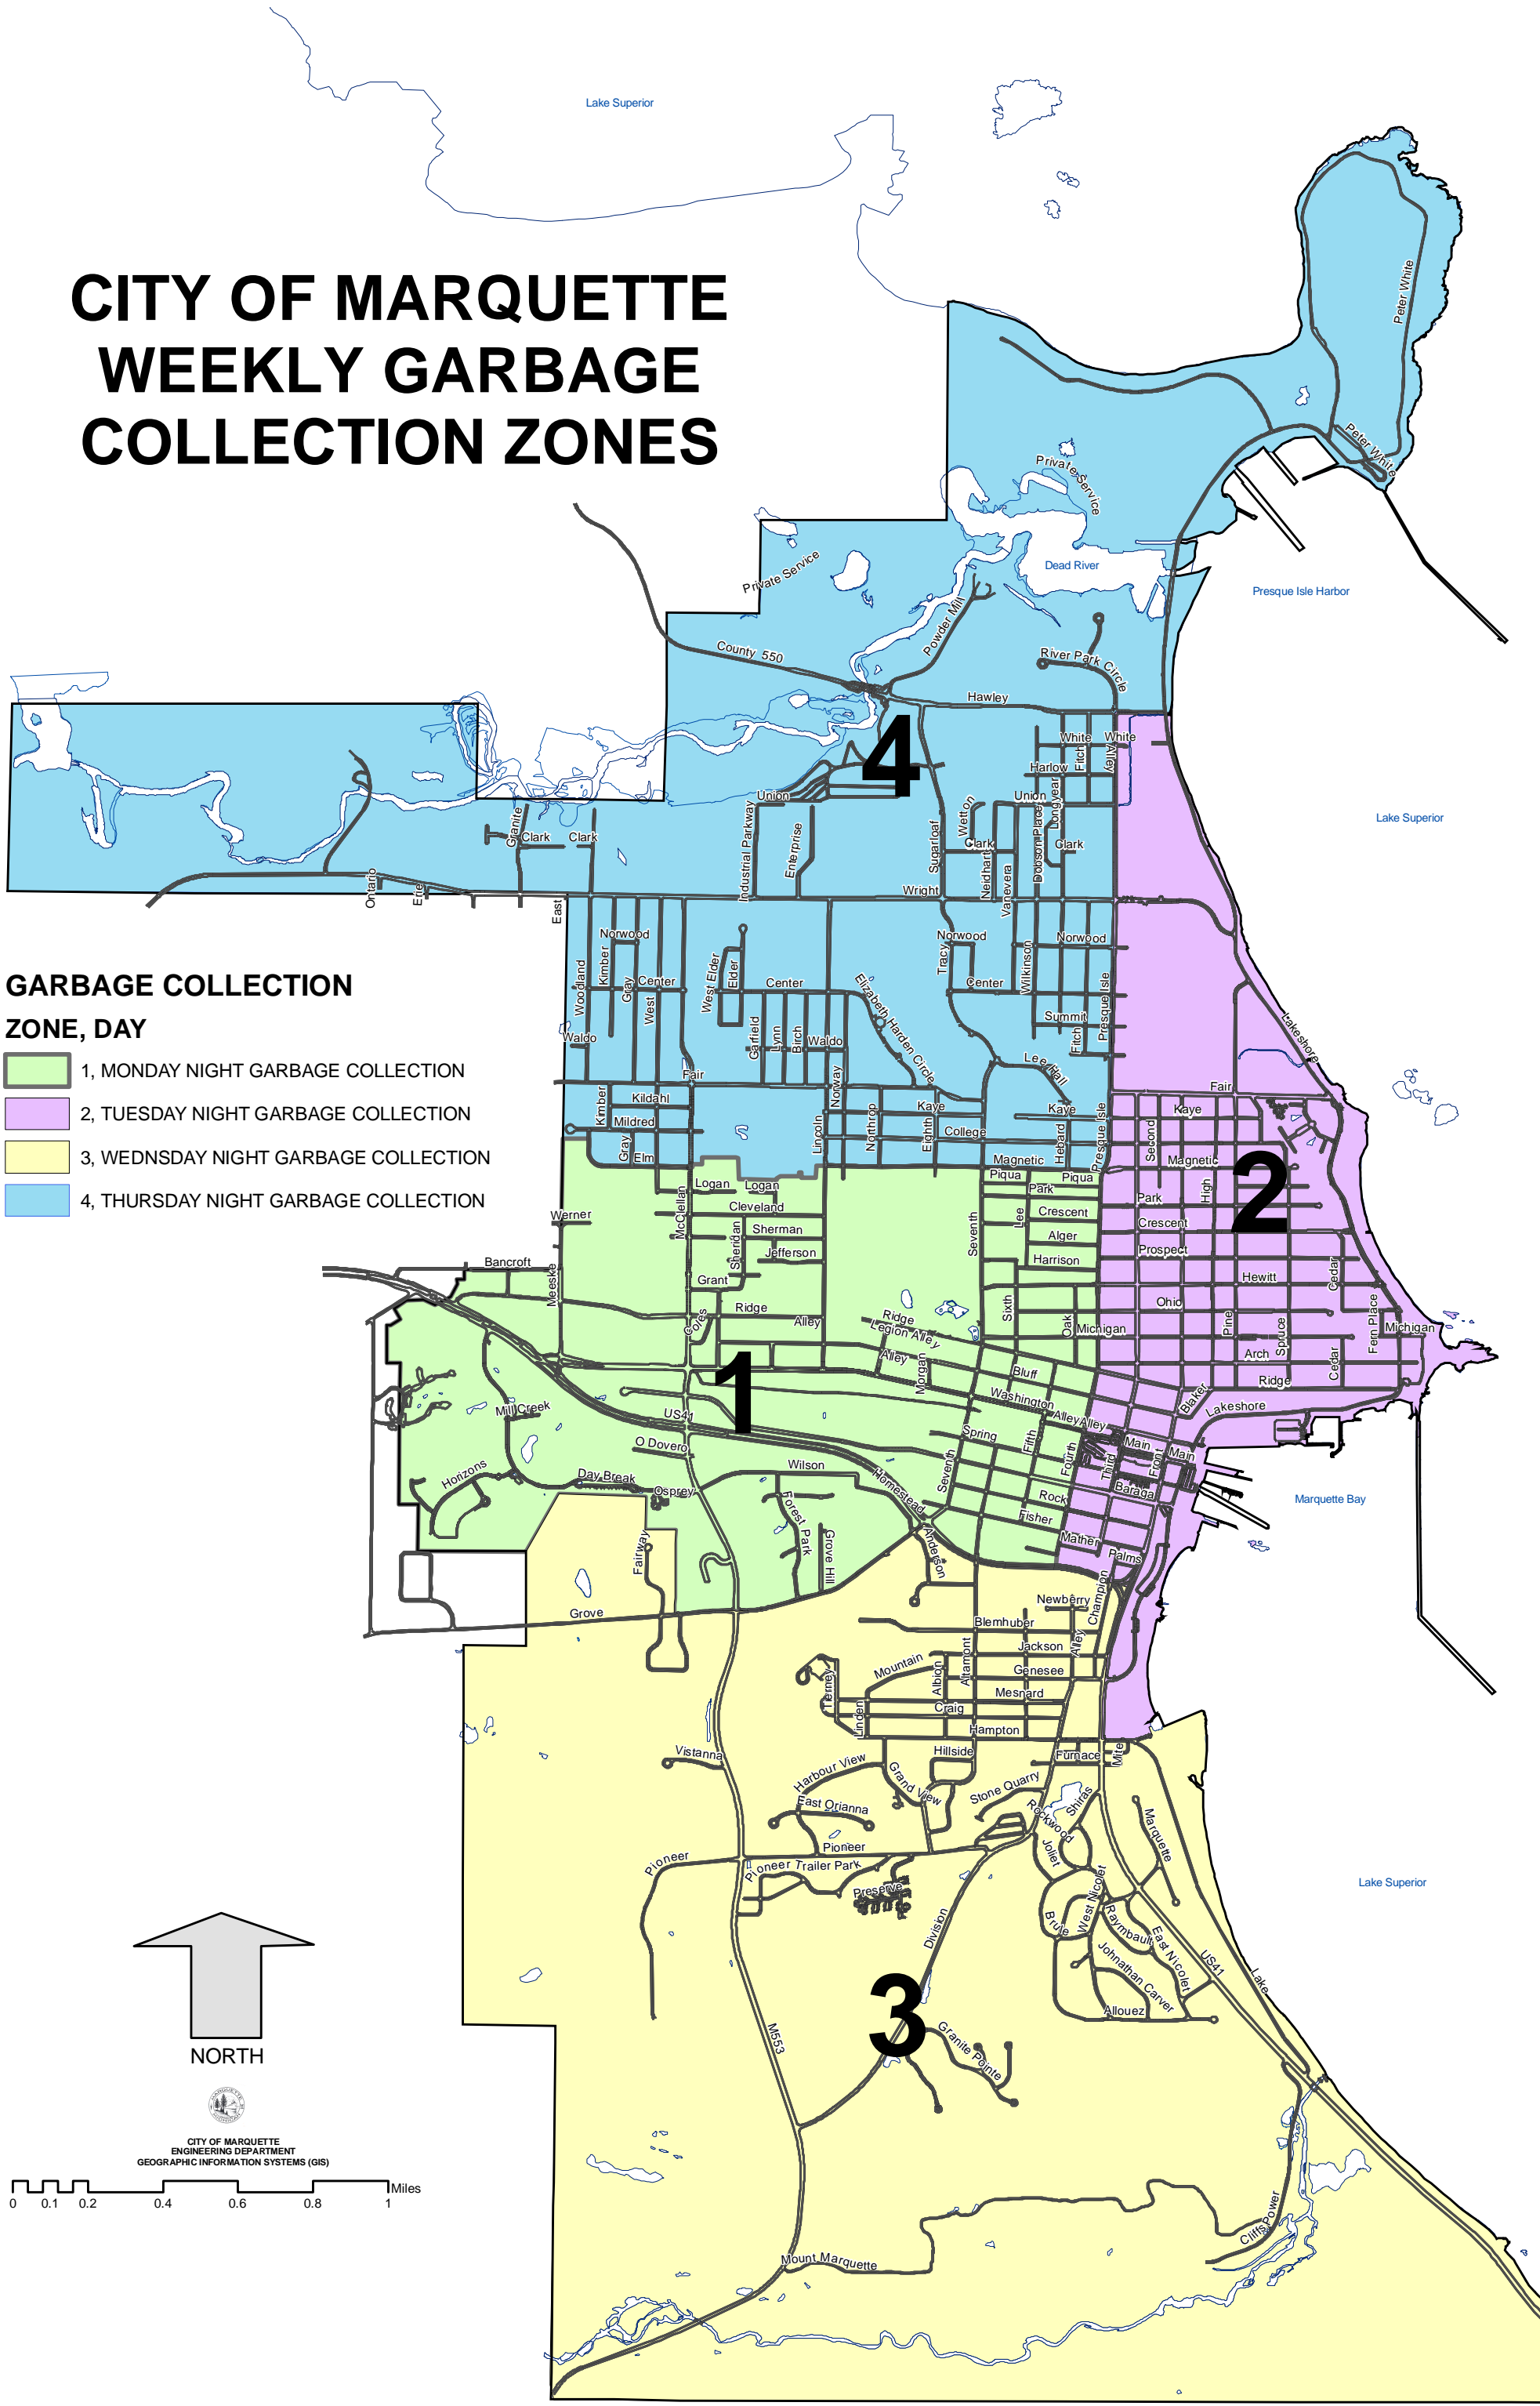

CITY OF MARQUETTE WEEKLY GARBAGE COLLECTION ZONES

GARBAGE COLLECTION ZONE, DAY

- 1, MONDAY NIGHT GARBAGE COLLECTION
- 2, TUESDAY NIGHT GARBAGE COLLECTION
- 3, WEDNSDAY NIGHT GARBAGE COLLECTION
- 4, THURSDAY NIGHT GARBAGE COLLECTION