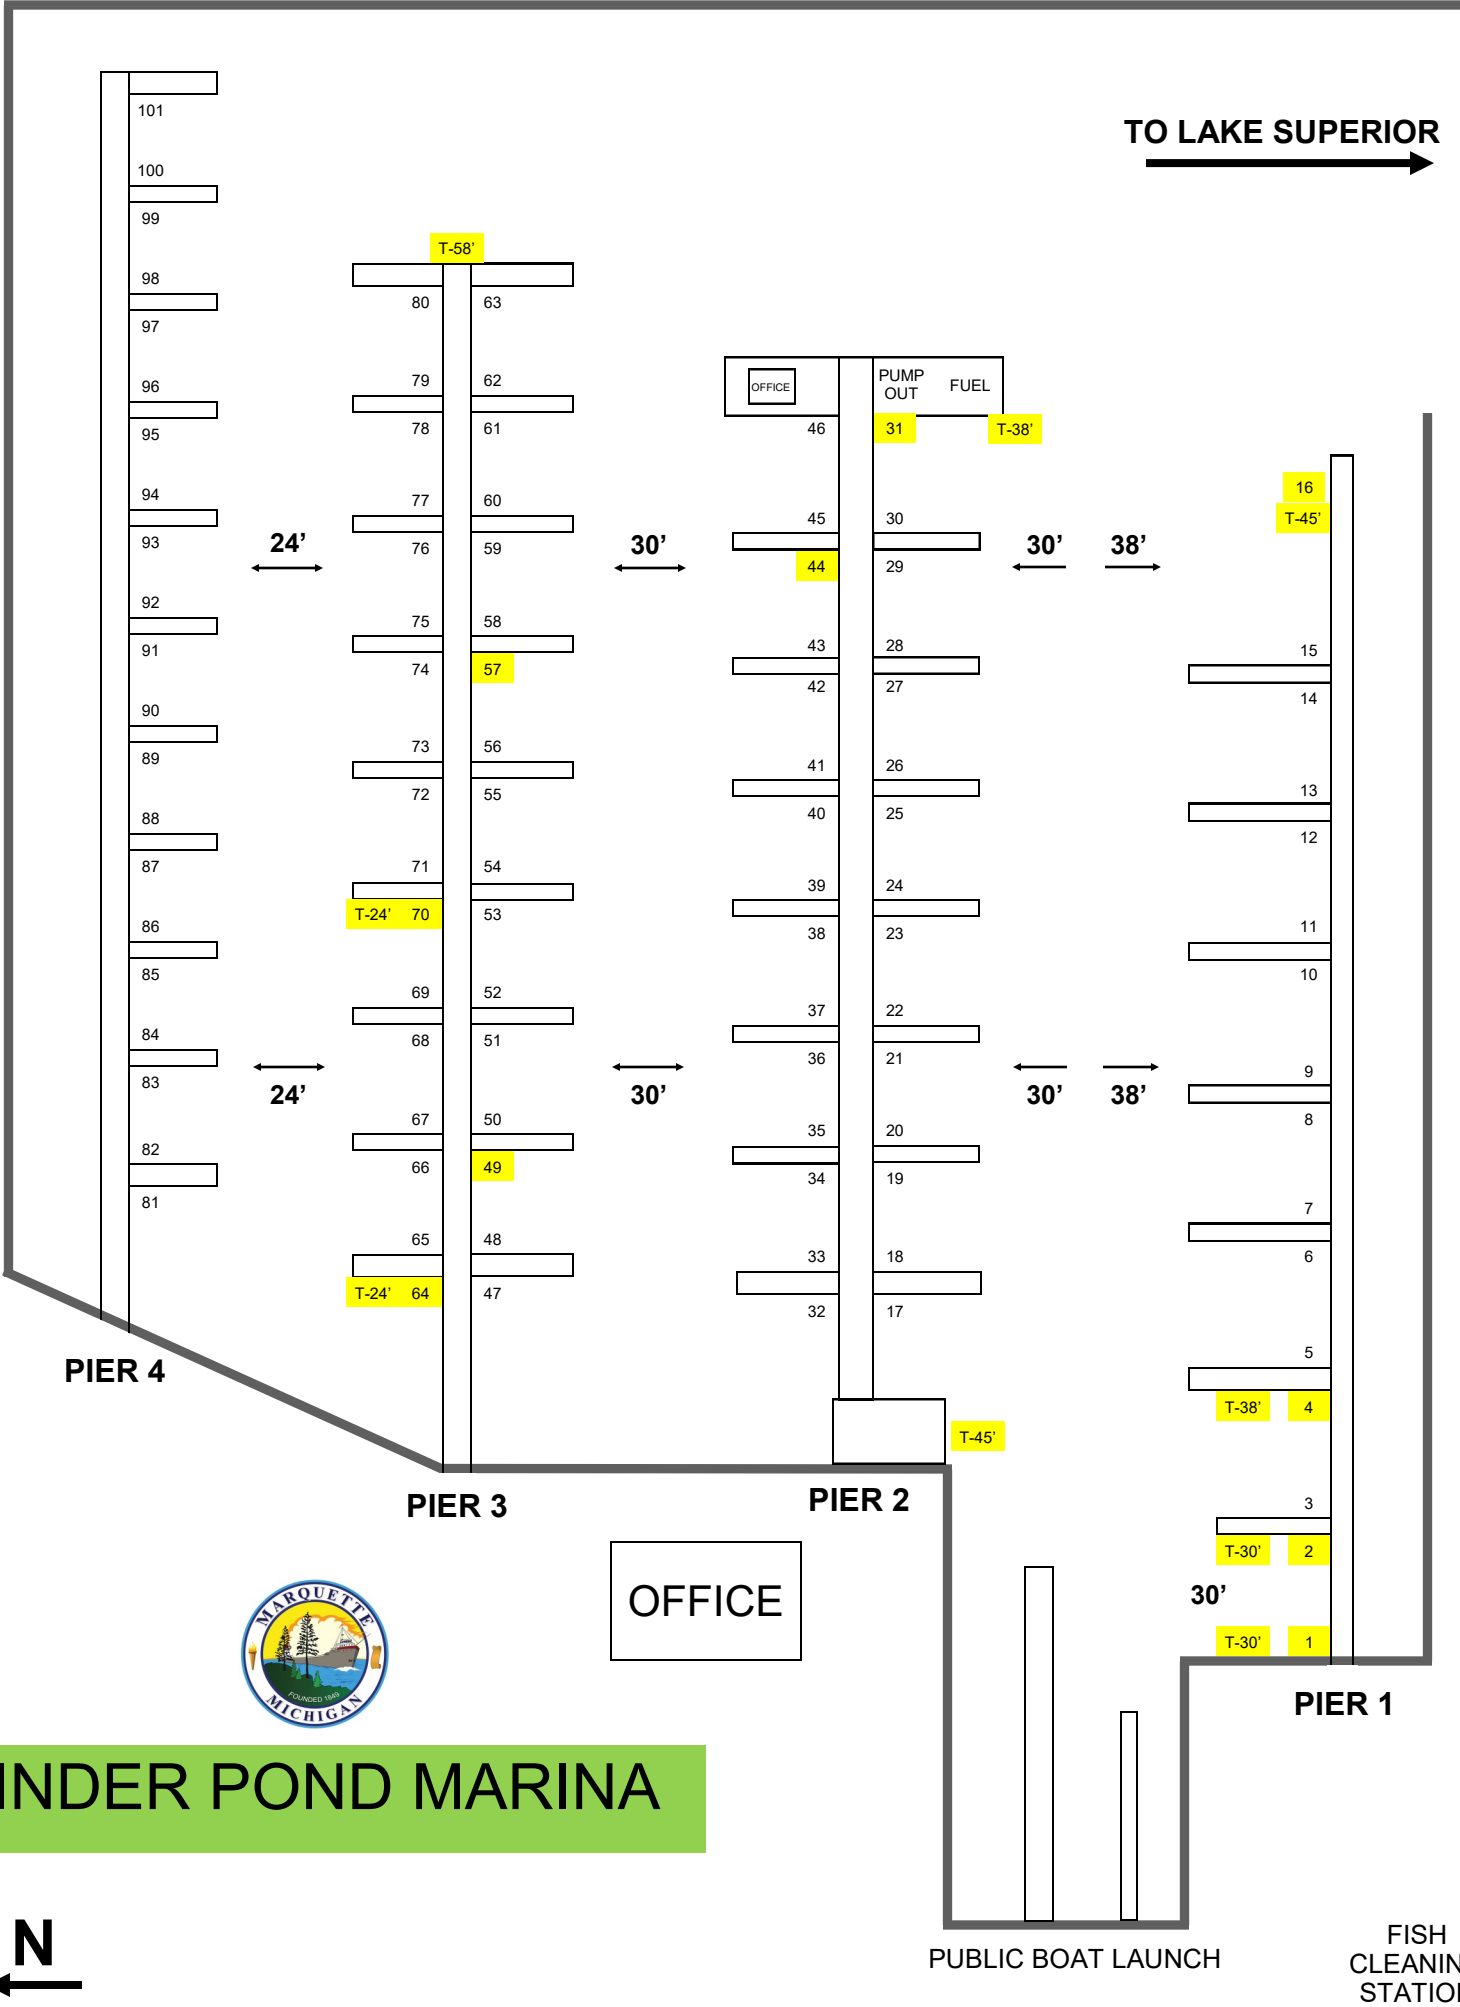

TO LAKE SUPERIOR

# CINDER POND MARINA

FISH CLEANING STATION

PUBLIC BOAT LAUNCH